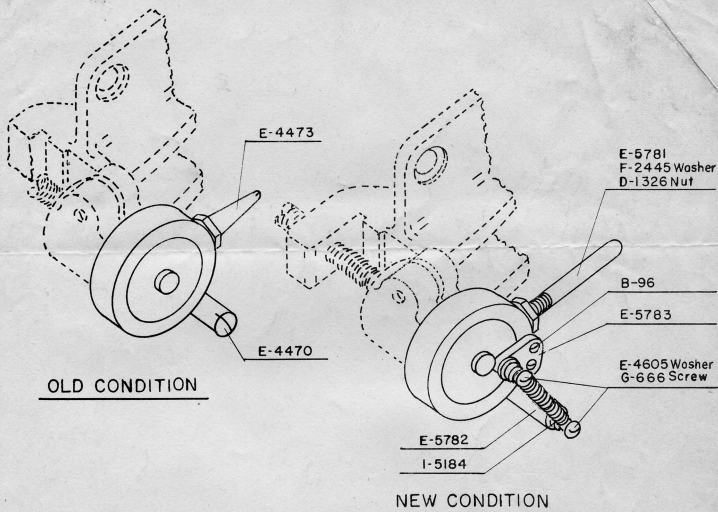

LINOTYPE IMPROVEMENT SHEET

No. 315

WISE JAW (LEFT HAND) WEDGE ADJUSTMENT BUSHING
(OFF MEASURE) ATTACHMENT

The Single Adjustment Left Hand Vise Jaw Off Measure Device has been redesigned to incorporate a spring which holds the device securely in open or closed position. The Operating Handle has also been changed for easier operation.

OUTSTANDING MODELS

Can be applied to all outstanding Machines. See Mailing Sheet #477.

MERGENTHALER LINOTYPE COMPANY, Brooklyn, N.Y.

September 6, 1955

No. 315

Printed in U.S.A.