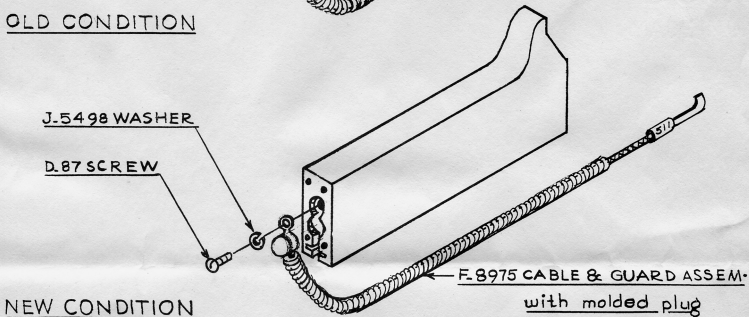

LINOTYPE IMPROVEMENT INFORMATION SHEET

NO. 334

F-8975 CABLE AND GUARD, ASSEMBLED

The Hydraquadder Left-Hand Vise Jaw and Guard, has been improved by molding a plastic plug around the wire terminal. The plastic plug holds the wire terminal in place and prevents the possibility of grounding, thereby causing false operation of the pot pump safety.

OUTSTANDING MODELS

Can be applied to Outstanding Linotypes equipped with the Hydraquadder by ordering the F-8975 cable and guard which now includes the plastic plug.

MERGENTHALER LINOTYPE COMPANY, Brooklyn, N.Y.