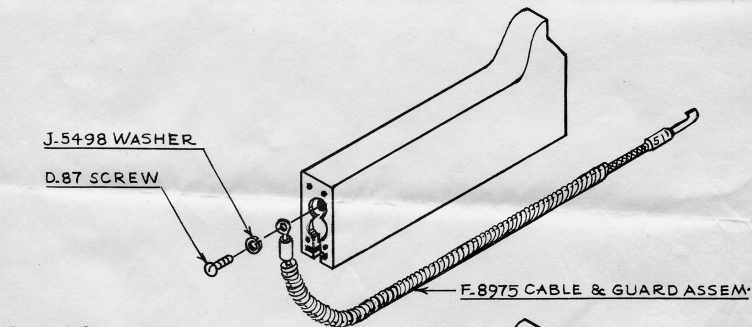

LINOTYPE IMPROVEMENT INFORMATION SHEET

NO. 334

F-8975 CABLE AND GUARD, ASSEMBLED

The Hydraquadder Left-Hand Vise Jaw and Guard, has been improved by molding a plastic plug around the wire terminal. The plastic plug holds the wire terminal in place and prevents the possibility of grounding, thereby causing false operation of the pot pump safety.

OUTSTANDING MODELS

Can be applied to Outstanding Linotypes equipped with the Hydraquadder by ordering the F-8975 cable and guard which now includes the plastic plug.

MERGENTHALER LINOTYPE COMPANY, Brooklyn, N.Y.